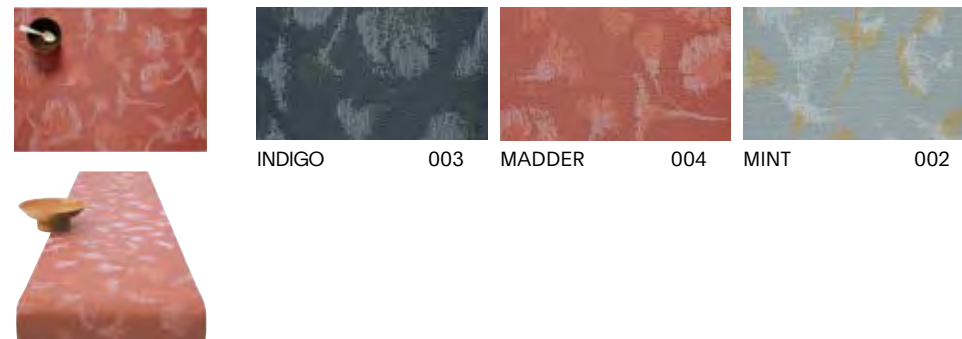

Botanic™

© 2023 Chilewich

Custom Sizes Available

SHAPE		SIZE	STYLE - COLOR
	Rectangle	14" x 19"	36 x 48 cm 100801 - ---
	Runner	14" x 72"	36 x 183 cm 100804 - ---
	Custom Coasters, felt-backed or unbacked	Custom only.	- ---
	Custom Table Mat	Custom only.	100797 - ---
	Worktop	Custom only.	100937 - ---