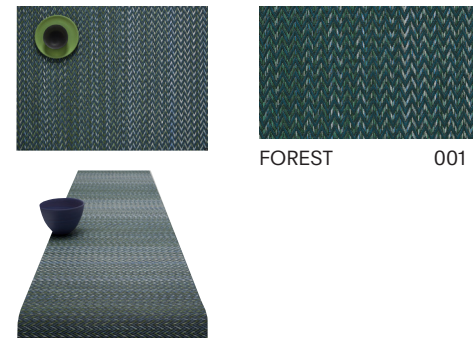

Quill™

Not Available for Customization

SHAPE	SIZE	STYLE - COLOR
	Rectangle 14" x 19" 36 x 48 cm	100608 - ---
	Runner 14" x 72" 36 x 183 cm	100609 - ---

Rib Weave™

Custom Sizes Available

BIRCH 006 BUTTERSCOTCH 008 INDIGO 007