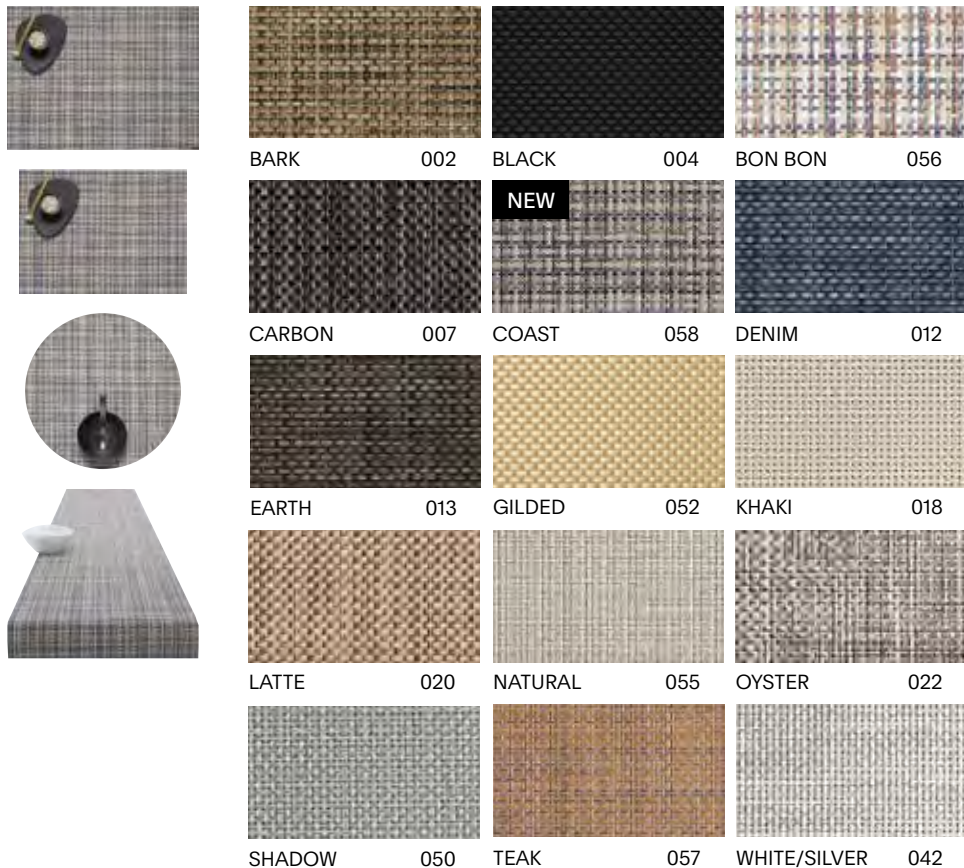

Basketweave™

Custom Sizes Available

SHAPE		SIZE	STYLE - COLOR
	Rectangle	14" x 19"	36 x 48 cm 100110 - ---
	Compact Rectangle	12" x 16"	30 x 41 cm 100109 - ---
	Round	Diam. 15"	38 cm 100111 - ---
	Runner	14" x 72"	36 x 183 cm 100108 - ---
	Custom Coasters, felt-backed	Custom only.	- ---
	Custom Coasters, unbacked	Custom only.	100236 - ---
	Custom Table Mat	Custom only.	100280 - ---
	Worktop	Custom only.	100692 - ---