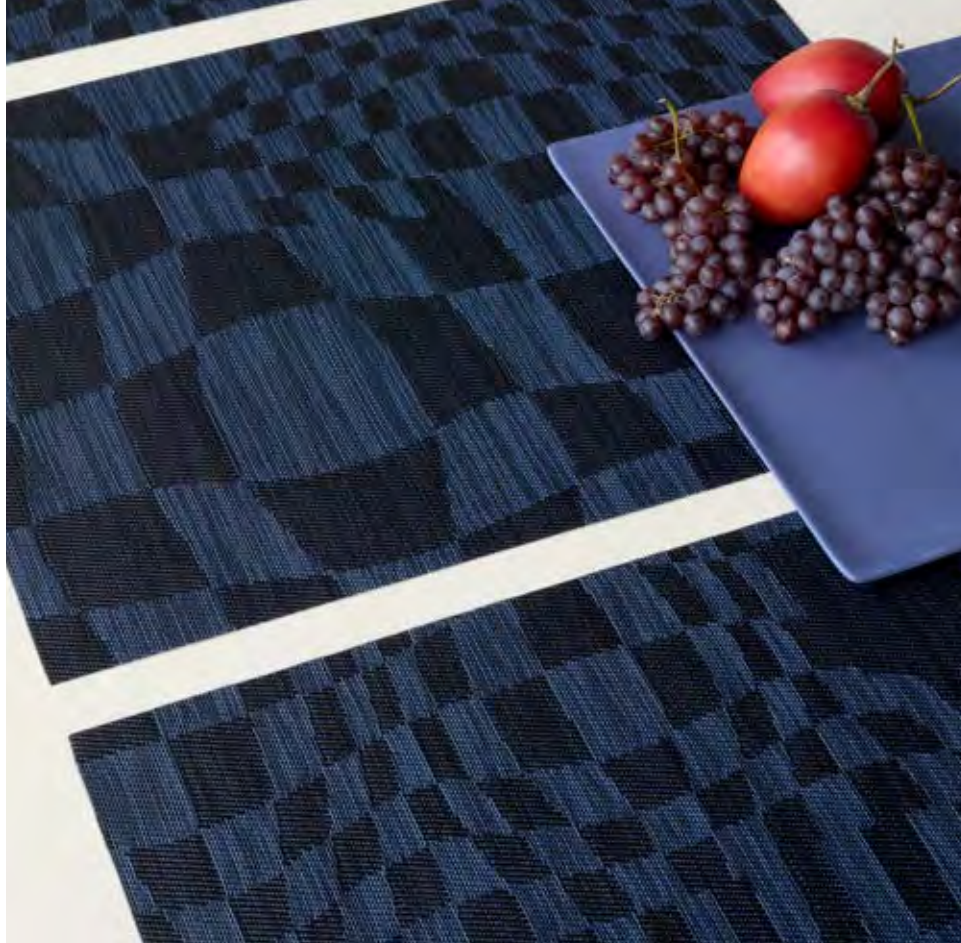

NEW Warp™

© 2023 Chilewich

Custom Sizes Available

SHAPE

- ☐ Rectangle
- ☐ ☐ Custom Coasters, felt-backed or unbacked
- ☐ ☐ Custom Table Mat
- Worktop

SIZE

- 14" x 19" 36 x 48 cm
- Custom only.
- Custom only.
- Custom only.

STYLE - COLOR

- 100803 - ---
- ---
- 100799 - ---
- 100823 - ---

WARP, Ocean

Wave™

Limited Customization Available

SHAPE

- ☐ Rectangle
- ☐ Runner
- ☐ ☐ Custom Coasters, felt-backed
- ☐ ☐ Custom Coasters, unbacked
- ☐ ☐ Custom Table Mat
- Worktop

SIZE

- 14" x 19" 36 x 48 cm
- 14" x 72" 36 x 183 cm
- Custom only.
- Custom only.
- Custom only.
- Custom only.

STYLE - COLOR

- 100437 - ---
- 100438 - ---
- ---
- 100561 - ---
- 100444 - ---
- 100733 - ---

Woodgrain™

Custom Sizes Available

SHAPE

- ☐ Rectangle
- ☐ ☐ Custom Coasters, felt-backed or unbacked
- ☐ ☐ Custom Table Mat
- Worktop

SIZE

- 14" x 19" 36 x 48 cm
- Custom only.
- Custom only.
- Custom only.

STYLE - COLOR

- 100760 - ---
- ---
- 100764 - ---
- 100788 - ---