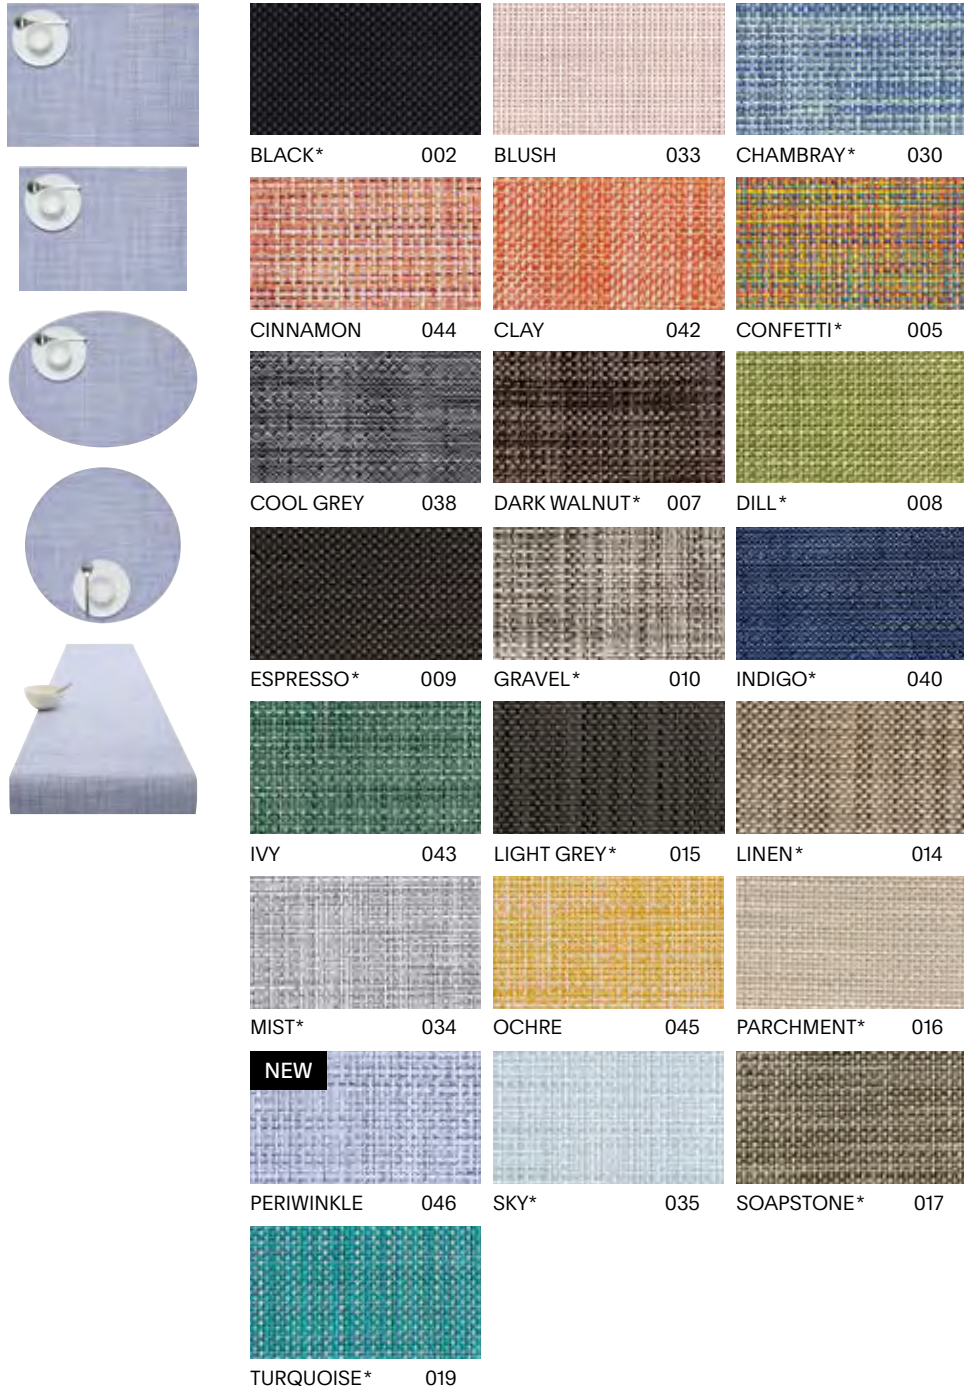

Mini Basketweave™

Custom Sizes Available

*Compact Oval available in noted colors only.