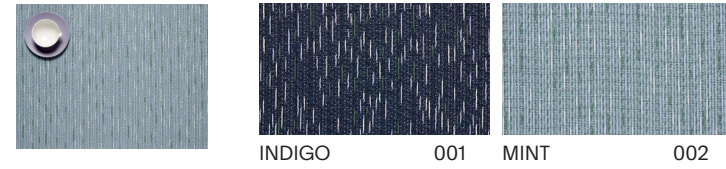

Pepper™

Custom Sizes Available

© 2023 Chilewich

SHAPE	SIZE	STYLE - COLOR
	Rectangle 14" x 19" 36 x 48 cm	100802 - ---
	Custom Coasters, felt-backed or unbacked	- ---
	Custom Table Mat	100798 - ---
	Worktop	100822 - ---