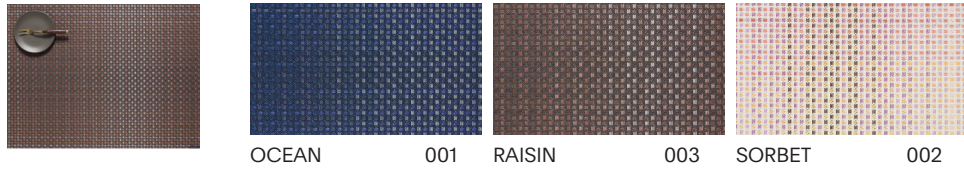

NEW Parade™

Custom Sizes Available

SHAPE	SIZE	STYLE - COLOR
	Rectangle 14" x 19" 36 x 48 cm	100982 - ---
	Custom Coasters, felt-backed or unbacked	- ---
	Custom Table Mat	100979 - ---
	Worktop	100986 - ---