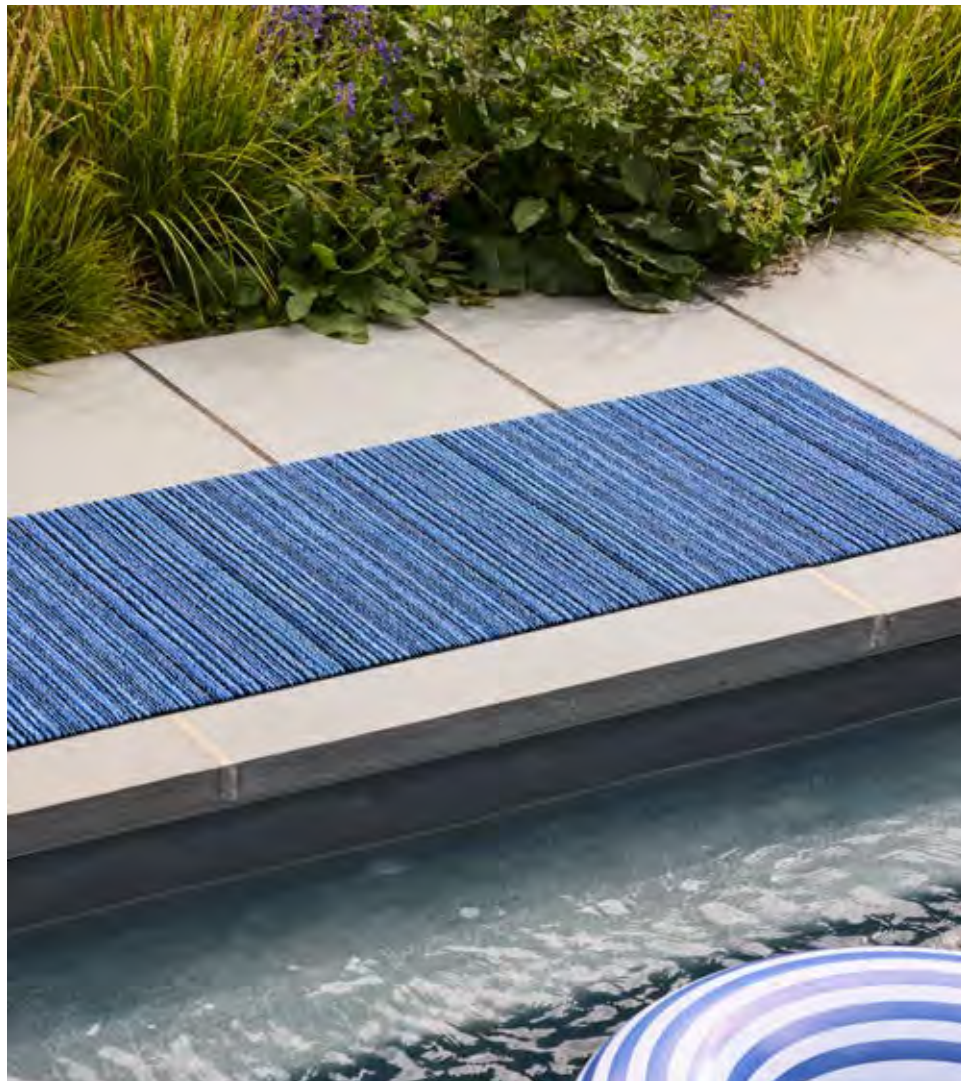

Shag Indoor/Outdoor Rugs

Made by tufting loops of Chilewich's signature TerraStrand® yarns onto a primary backing and then binding them to a hardworking vinyl foundation that can weather any storm, Shag mats add texture and stability underfoot, indoors or out. These quick-drying mats are also resistant to mold, mildew, and chlorine, making them ideal for use in spa and pool areas, entryways, bathrooms, and beverage stations. Choose from stocked sizes or customize for the perfect fit.

SKINNY STRIPE, Ocean

Custom Tabletop

Designed with beauty and functionality in mind, Chilewich tabletop textiles are the trusted choice of leading restaurants and hotels around the world. These versatile mats are free of phthalates, easy to deep clean, and feature integrated Microban® antimicrobial protection that lasts for the lifetime of the product. A wide range of weaves and colors are available for custom applications, from placemats and tray liners to table covers and coasters.