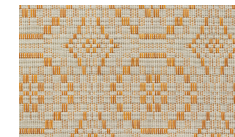

Overshot™

© 2023 Chilewich

Custom Sizes Available

BUTTERSCOTCH 003 DENIM 001 PAPRIKA 002